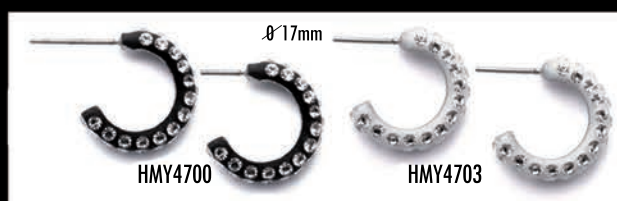

TIGES TITANE

MADE WITH
SWAROVSKI
ELEMENTS

PHANTASYA

LAITON RHODIÉ

les Boucles D'Oreilles

TIGES TITANE

MADE WITH
SWAROVSKI
ELEMENTS

PHANTASYA

Les Bracelets

HMY52502A

HMY52503

HMY52542

HMY52403

HMY52442

Ø 10mm

HMY80803